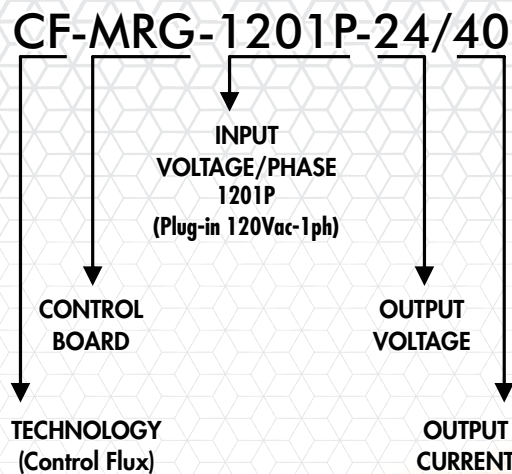

COMPACT AND PORTABLE
Perfect for on-site applications, rental fleets or
where AC input is limited

 **Tecnik**

www.tecnikchargers.com

CP812-201810-EN

CLASSIK^P 812

MODEL NUMBER	CAPACITY Ah / 8h	CAPACITY Ah / 12h	CABINET TYPE
CF-MRG-1201P-12/40	220	310	E5
CF-MRG-1201P-12/80	445	615	E6
CF-MRG-1201P-24/25	140	190	E5
CF-MRG-1201P-24/30	165	230	E5
CF-MRG-1201P-24/40	220	310	E5
CF-MRG-1201P-24/50	280	385	E5
CF-MRG-1201P-24/60	330	465	E6
CF-MRG-1201P-36/25	140	190	E5
CF-MRG-1201P-36/30	165	230	E5
CF-MRG-1201P-36/40	220	310	E5
CF-MRG-1201P-48/30	165	230	E5

* Other Models Available

** Specifications are subject to change

MODEL NUMBER BREAKDOWN

CABINET DIMENSIONS (L x W x H in Inches)

E5 ▶ 8.86 x 9.53 x 8.58

E6 ▶ 18.70 x 11.10 x 10.35

WARRANTY

- ▶ 1 to 3 Year Full Warranty
- ▶ 3 Year Power Warranty