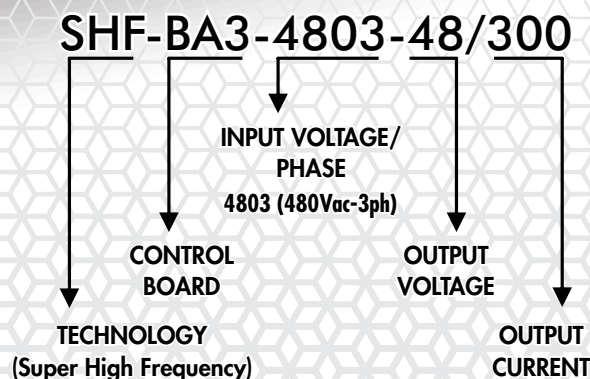

www.tecnikchargers.com

R38-201810-EN

MODEL NUMBER	CAPACITY AH/4.5HRS	CAPACITY AH/6HRS	AC CURRENT 480V (A)	CABINET TYPE
SHF-BA3-4803-48/150	680	900	12.2	KW3
SHF-BA3-4803-48/300	1240	1800	15.7	KW3X2

MODEL NUMBER BREAKDOWN